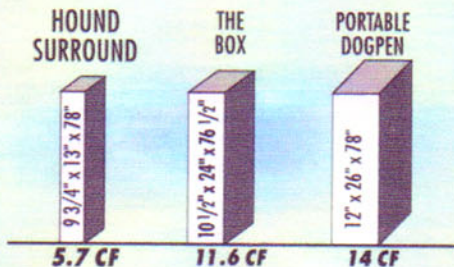

Hound Surround®

KENNEL KIT

A COMPLETE KENNEL IN A BOX!

GAIN THE COMPETITIVE EDGE WITH THE "HOUND-SURROUND" KENNEL KIT MANUFACTURED BY MASTER-HALCO

Available in both 4' and 6' heights.

Attention getting full-color box is both attractive and informative.

Unique packaging takes up to 70% less space than needed to display other packaged kennels.

*Based on comparable 6' high packaged kennels.

◆ IT WORKS FOR YOU!

Eye-catching graphics instantly convey simple DIY instructions and encourage sales with colorful, in-use, product photography. Labels educate and easily promote impulse purchasing. Your customers will recognize the benefits and value that Hound Surround Kennel Kits offer.